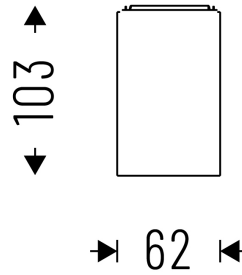

ARKEON 2.0 PG Low Power

CODE		FLUX	SIZE	CERTIFICATIONS
46DR30PGK3D	30W 3000K	3330lm	1408mm	   

Optic

Direct emission with antistatic methacrylate satin diffuser UGR<22.

Body

Aluminum with epoxy powder coating.